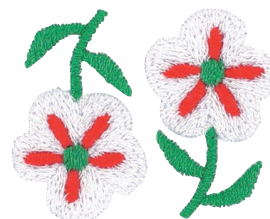

G-3

G-7

G-4

G-8

---

Price \$10 H x W - 1.5in x 4in | 4cm x 10cm • Price \$15 H x W - 2.3in | 6cm

---

- You cannot change the color of the thread.
- You can combine the design with text and illustrations.
- You cannot change the size of the embroidery design.

---

LIST OF ILLUSTRATION EMBROIDERY OPTIONS

---

H

FLOWER

---

H-1

H-5