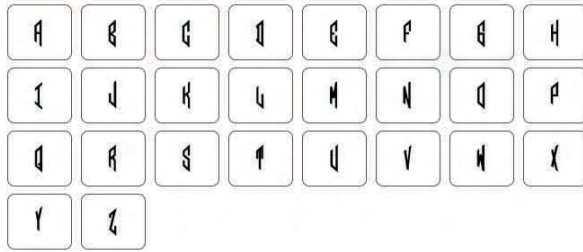

---

LETTER/CHARACTER EMBROIDERY

---

7

(2)

---

---

8

(3)

---

---

Price \$10 H x W - 1.5in x 4in | 4cm x 10cm

---

---

LIST OF ILLUSTRATION EMBROIDERY OPTIONS

---